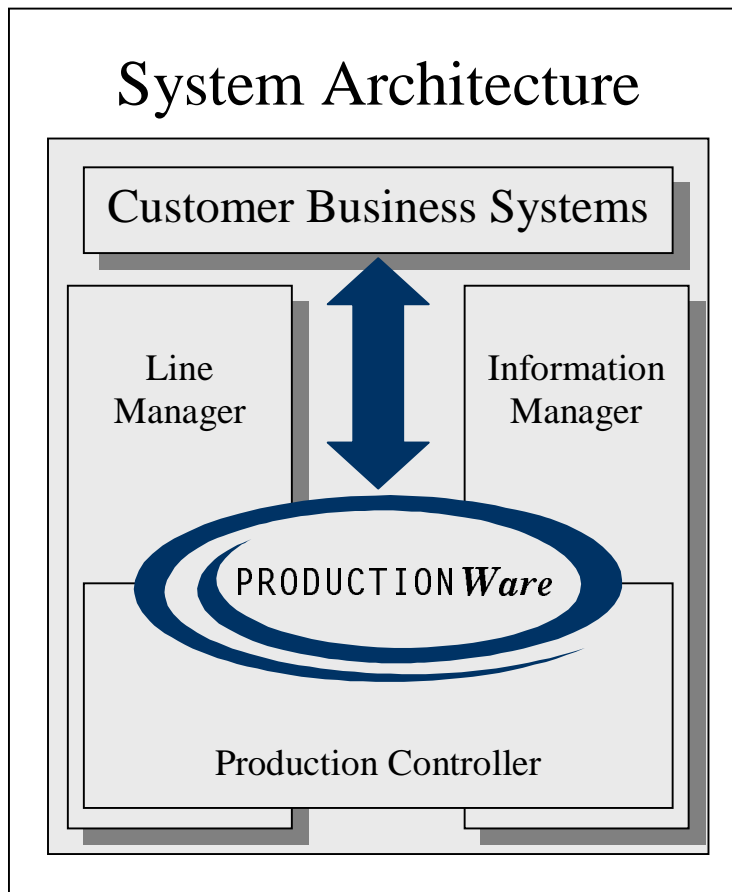

Line Manager is the Windows-based system administration engine for your system.

And Information Manager gives you the information-management and analysis tools you need for product and process improvement.

The database provides a window to your business systems and enables the flow of information throughout your facility and/or your organization. This information flow empowers you to make informed business decisions about your operations at the cell,

line, plant or enterprise level.

Tailored Flexibility

What are your biggest production challenges?

The issues you face may be different than those of other manufacturers, and they may even be different from plant-to-plant within your own company. That's why you need a system, like ProductionWare, that is tailored to your needs and supports your goals and strategies.

PRODUCTION Ware Functional Model

*Delivering on the Promises of the
Information Age*