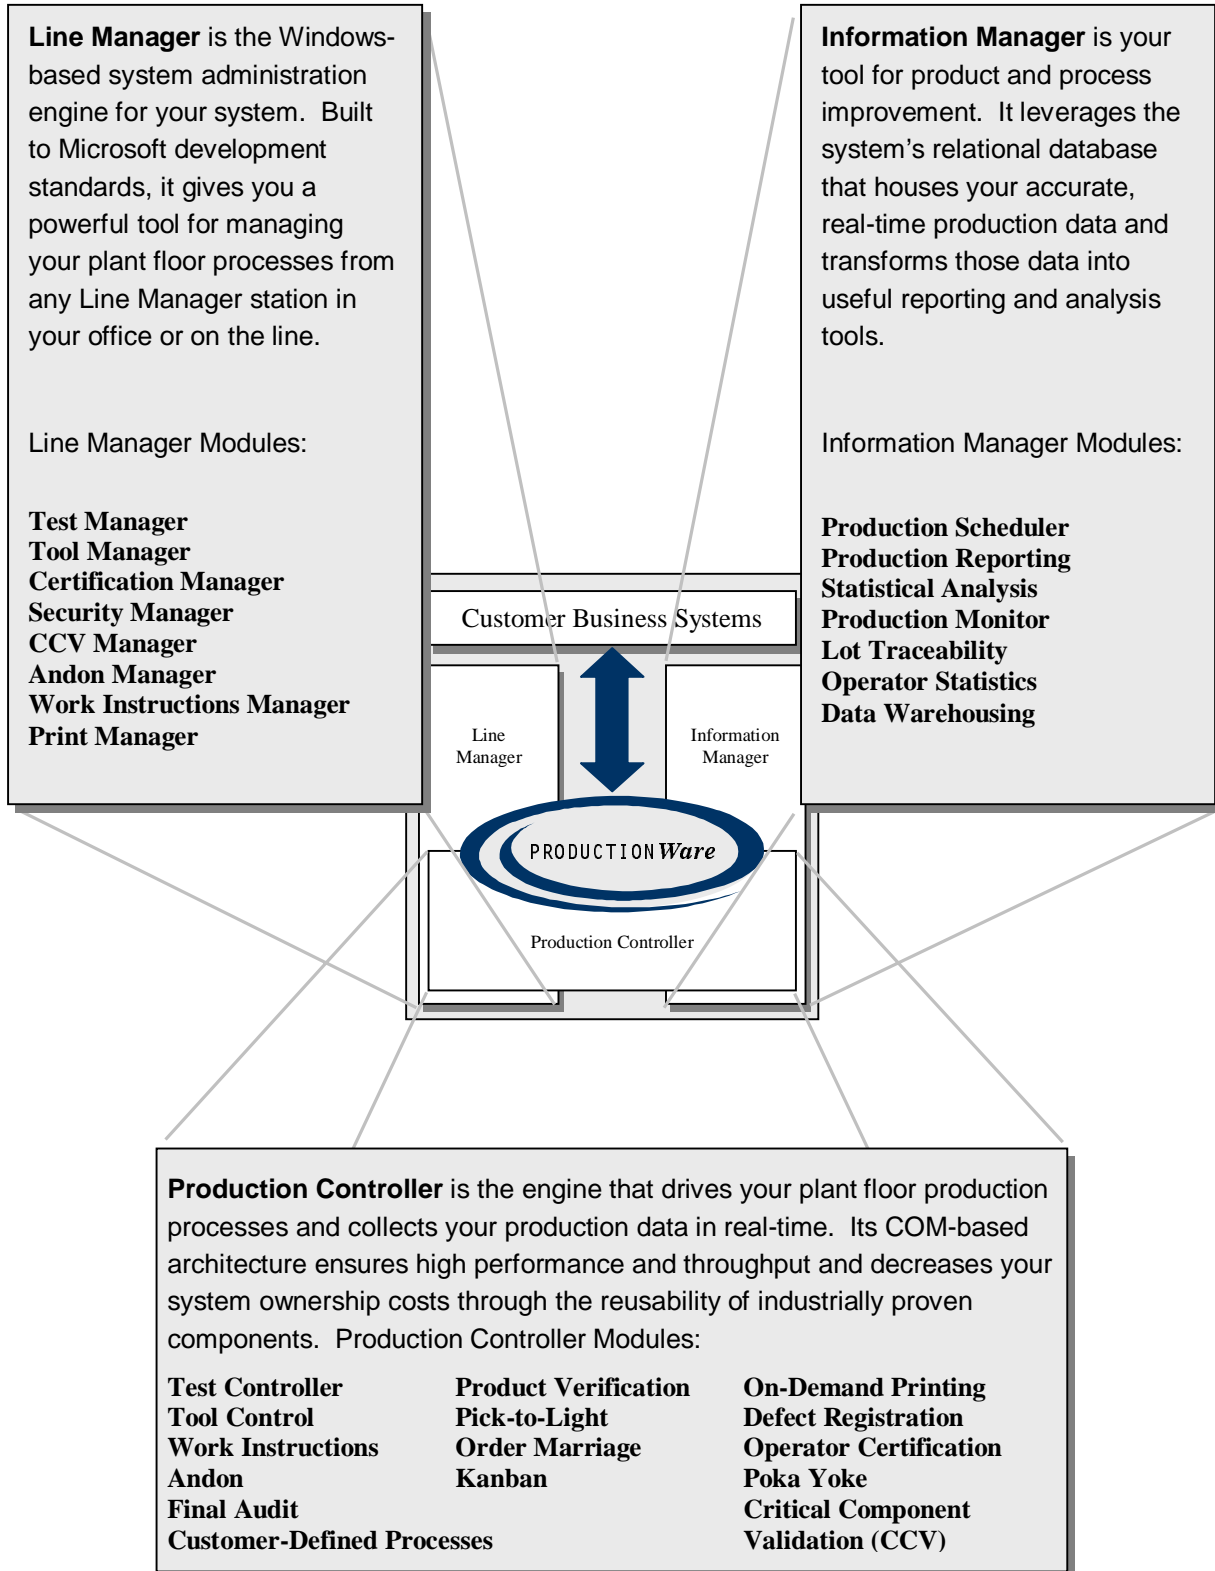

PRODUCTION Ware Functional Model

*Delivering on the Promises of the
Information Age*